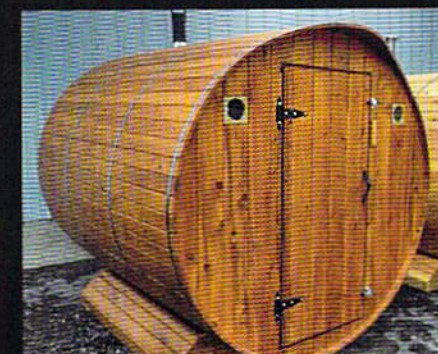

Options

Backrest	\$ 20
Upgrade coating/stain	\$ 400
No wood stove	\$ 500
Window in door 8"x8"	\$ 150

Features

- Fully assembled and ready to go!
- Made with UP Michigan White Cedar
- Wet or dry sauna
- Fits 2-4 people
- Made of tongue and groove cedar
- Exterior treated with a stain
- Stainless steel straps
- Stove is fed from outside
- Tapered base is attached
- Drain under the floor
- Delivery is available

Roadside Models available 24/7
W15417 US Hwy 2, Gould City, MI 49838

Models Available

STANDARD

3/4 inch (weight 600 lbs)

DELUXE

1 1/2 inch (weight 1000 lbs)

6 foot Sauna

7 foot Sauna